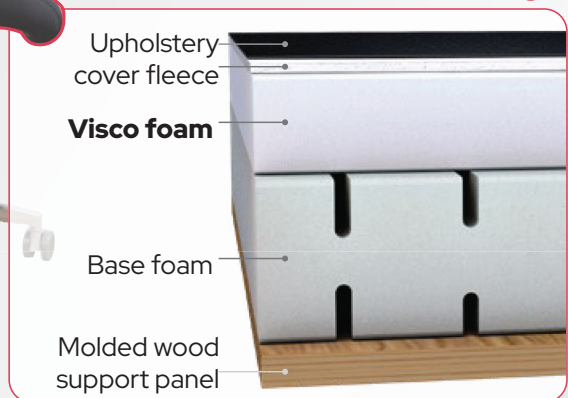

Seat padding

Optionally available at an additional cost, the 360 iQ Visco also comes with pelvic balance (in addition to the seat tilt gas lift) for automatic pelvic tilt—for you and your customers. The special model is completed with visual highlights such as a polished aluminum base and matching casters with chrome housing.