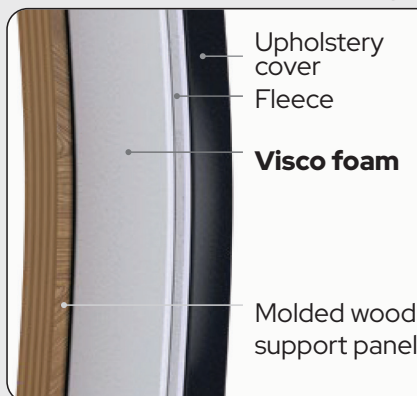

Backrest padding